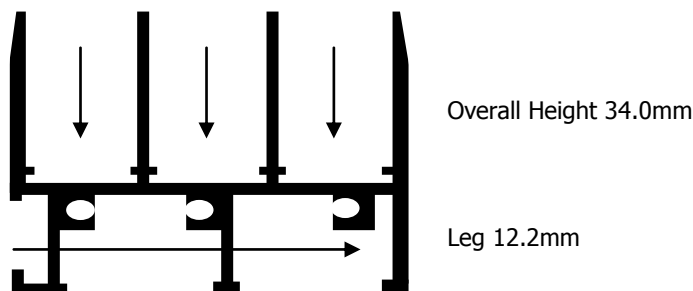

Secondary Dimensions and Drawings

707 Odd Leg Face Fix

Overall Width 38.4mm

719 Odd Leg Face Fix

Overall Width 19.7mm

307 Odd Leg Reverse Fix

Overall Width 36.1mm

307 Odd Leg Reverse Fix

Overall Width 18.9mm

507 Equal Leg Face and Reverse Fix

Overall Width 36.0mm

507 Odd Leg Face and Reverse Fix

Overall Width 18.9mm

608 Equal Leg Face and Reverse Fix

Overall Width 52.9mm

807 Odd Leg Face and Reverse Fix

Overall Width 36.6mm

Arrows show direction of fixing screws. Arrows shown in two different directions section can be fitted either way
Drawings are for illustration only. Do not scale