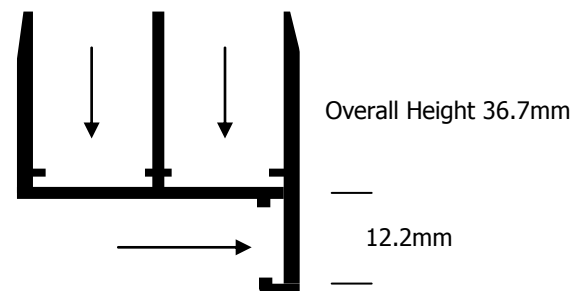

Secondary Dimensions and Drawings

707 Odd Leg Face Fix

Overall Width 38.4mm

719 Odd Leg Face Fix

Overall Width 19.7mm

307 Odd Leg Reverse Fix

Overall Width 36.1mm

307 Odd Leg Reverse Fix

Overall Width 18.9mm

507 Equal Leg Face and Reverse Fix

Overall Width 36.0mm

507 Odd Leg Face and Reverse Fix

Overall Width 18.9mm

608 Equal Leg Face and Reverse Fix

Overall Width 52.9mm

807 Odd Leg Face and Reverse Fix

Overall Width 36.6mm

Arrows show direction of fixing screws. Arrows shown in two different directions section can be fitted either way
Drawings are for illustration only. Do not scale