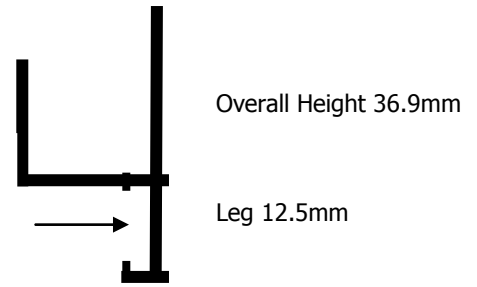

Secondary Dimensions and Drawings

707 Odd Leg Face Fix

Overall Width 38.4mm

719 Odd Leg Face Fix

Overall Width 19.7mm

307 Odd Leg Reverse Fix

Overall Width 36.1mm

307 Odd Leg Reverse Fix

Overall Width 18.9mm

507 Equal Leg Face and Reverse Fix

Overall Width 36.0mm

507 Odd Leg Face and Reverse Fix

Overall Width 18.9mm

608 Equal Leg Face and Reverse Fix

Overall Width 52.9mm

807 Odd Leg Face and Reverse Fix

Overall Width 36.6mm

Arrows show direction of fixing screws. Arrows shown in two different directions section can be fitted either way
Drawings are for illustration only. Do not scale