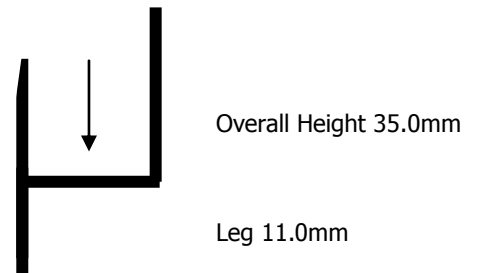

Secondary Dimensions and Drawings

707 Odd Leg Face Fix

Overall Width 38.4mm

719 Odd Leg Face Fix

Overall Width 19.7mm

307 Odd Leg Reverse Fix

Overall Width 36.1mm

307 Odd Leg Reverse Fix

Overall Width 18.9mm

507 Equal Leg Face and Reverse Fix

Overall Width 36.0mm

507 Odd Leg Face and Reverse Fix

Overall Width 18.9mm

608 Equal Leg Face and Reverse Fix

Overall Width 52.9mm

807 Odd Leg Face and Reverse Fix

Overall Width 36.6mm

Arrows show direction of fixing screws. Arrows shown in two different directions section can be fitted either way
Drawings are for illustration only. Do not scale