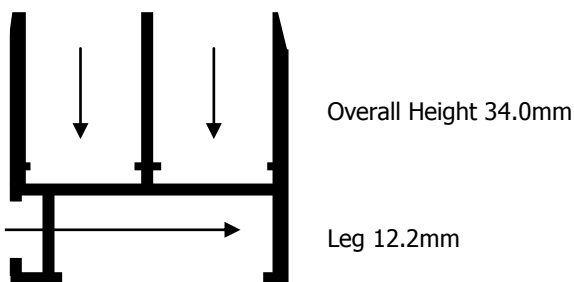

Secondary Dimensions and Drawings

707 Odd Leg Face Fix

Overall Width 38.4mm

719 Odd Leg Face Fix

Overall Width 19.7mm

307 Odd Leg Reverse Fix

Overall Width 36.1mm

307 Odd Leg Reverse Fix

Overall Width 18.9mm

507 Equal Leg Face and Reverse Fix

Overall Width 36.0mm

507 Odd Leg Face and Reverse Fix

Overall Width 18.9mm

608 Equal Leg Face and Reverse Fix

Overall Width 52.9mm

807 Odd Leg Face and Reverse Fix

Overall Width 36.6mm

Arrows show direction of fixing screws. Arrows shown in two different directions section can be fitted either way
Drawings are for illustration only. Do not scale