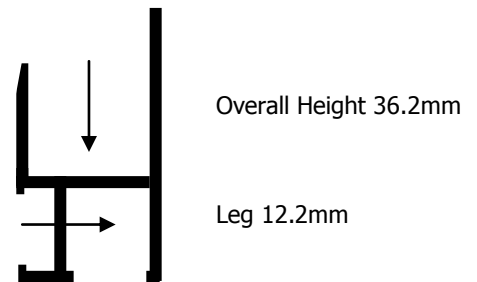

Secondary Dimensions and Drawings

707 Odd Leg Face Fix

Overall Width 38.4mm

719 Odd Leg Face Fix

Overall Width 19.7mm

307 Odd Leg Reverse Fix

Overall Width 36.1mm

307 Odd Leg Reverse Fix

Overall Width 18.9mm

507 Equal Leg Face and Reverse Fix

Overall Width 36.0mm

507 Odd Leg Face and Reverse Fix

Overall Width 18.9mm

608 Equal Leg Face and Reverse Fix

Overall Width 52.9mm

807 Odd Leg Face and Reverse Fix

Overall Width 36.6mm

Arrows show direction of fixing screws. Arrows shown in two different directions section can be fitted either way
Drawings are for illustration only. Do not scale