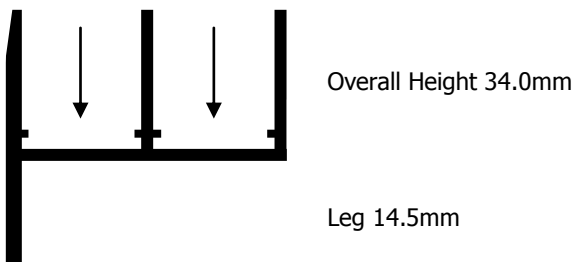

Secondary Dimensions and Drawings

707 Odd Leg Face Fix

Overall Width 38.4mm

719 Odd Leg Face Fix

Overall Width 19.7mm

307 Odd Leg Reverse Fix

Overall Width 36.1mm

307 Odd Leg Reverse Fix

Overall Width 18.9mm

507 Equal Leg Face and Reverse Fix

Overall Width 36.0mm

507 Odd Leg Face and Reverse Fix

Overall Width 18.9mm

608 Equal Leg Face and Reverse Fix

Overall Width 52.9mm

807 Odd Leg Face and Reverse Fix

Overall Width 36.6mm

Arrows show direction of fixing screws. Arrows shown in two different directions section can be fitted either way
Drawings are for illustration only. Do not scale