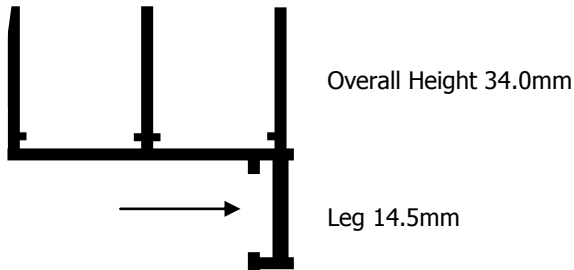

Secondary Dimensions and Drawings

707 Odd Leg Face Fix

Overall Width 38.4mm

719 Odd Leg Face Fix

Overall Width 19.7mm

307 Odd Leg Reverse Fix

Overall Width 36.1mm

307 Odd Leg Reverse Fix

Overall Width 18.9mm

507 Equal Leg Face and Reverse Fix

Overall Width 36.0mm

507 Odd Leg Face and Reverse Fix

Overall Width 18.9mm

608 Equal Leg Face and Reverse Fix

Overall Width 52.9mm

807 Odd Leg Face and Reverse Fix

Overall Width 36.6mm

Arrows show direction of fixing screws. Arrows shown in two different directions section can be fitted either way
Drawings are for illustration only. Do not scale